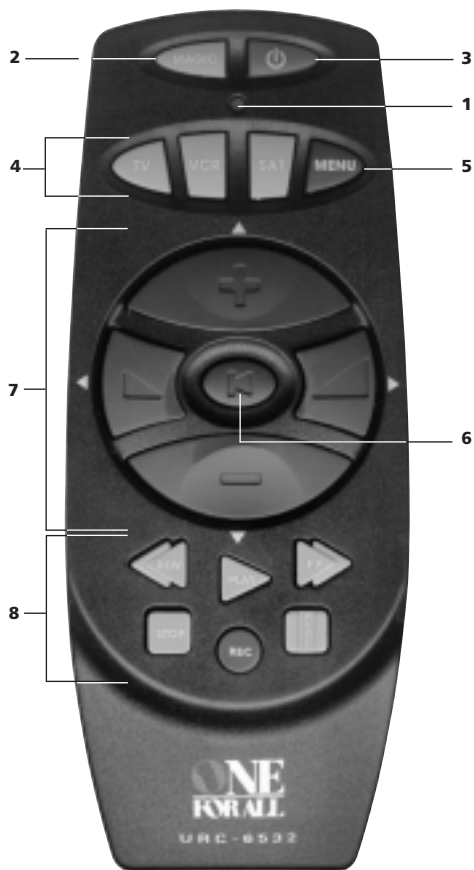

## About Your ZAPPER

Thank you for purchasing the ZAPPER 3 universal remote control (URC-6532). Your ZAPPER package contains:

- The ZAPPER Remote Control
- The ZAPPER User Guide & Code Book

The User Guide & Code Book explains in simple steps how to set up and operate your new universal remote control. **You may need this guide again in the future, so please be sure to keep it.**

Your ZAPPER needs 2 new "AAA/LR03" batteries.

Your ZAPPER is designed to let you use one remote to operate your Television, VCR and Satellite Receiver (or Cable Converter).